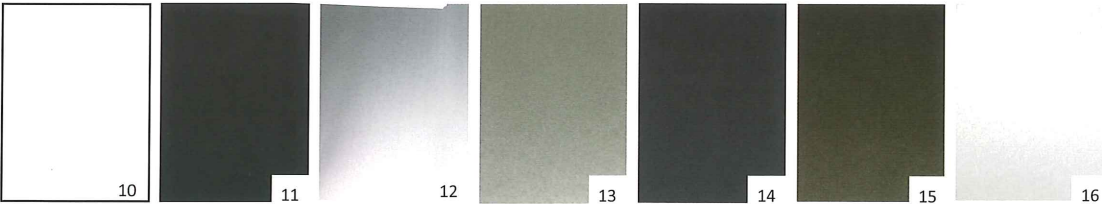

Standard Interior Wall Finishes

- 1. White
- 2. Contour White
- 3. Hardrock Maple
- 4. Noce Como
- 5. Burma Cherry
- 6. Autumn Glow
- 7. Brazilian Walnut
- 8. Libretti

- 10. White
- 11. Black
- 12. Anodized Aluminum (Std)
- 13. Champagne
- 14. Anodized Dark Bronze
- 15. Anodized Medium Bronze
- 16. Pearlescent White
- 17. Stainless Steel

*These are RAM's standard offerings but additional Laminate options are available upon request and for additional upgrade price. The price will depend on the laminate selected.

Trim Material Finishes

(Anodized Aluminum) Standard—all others are upgrades