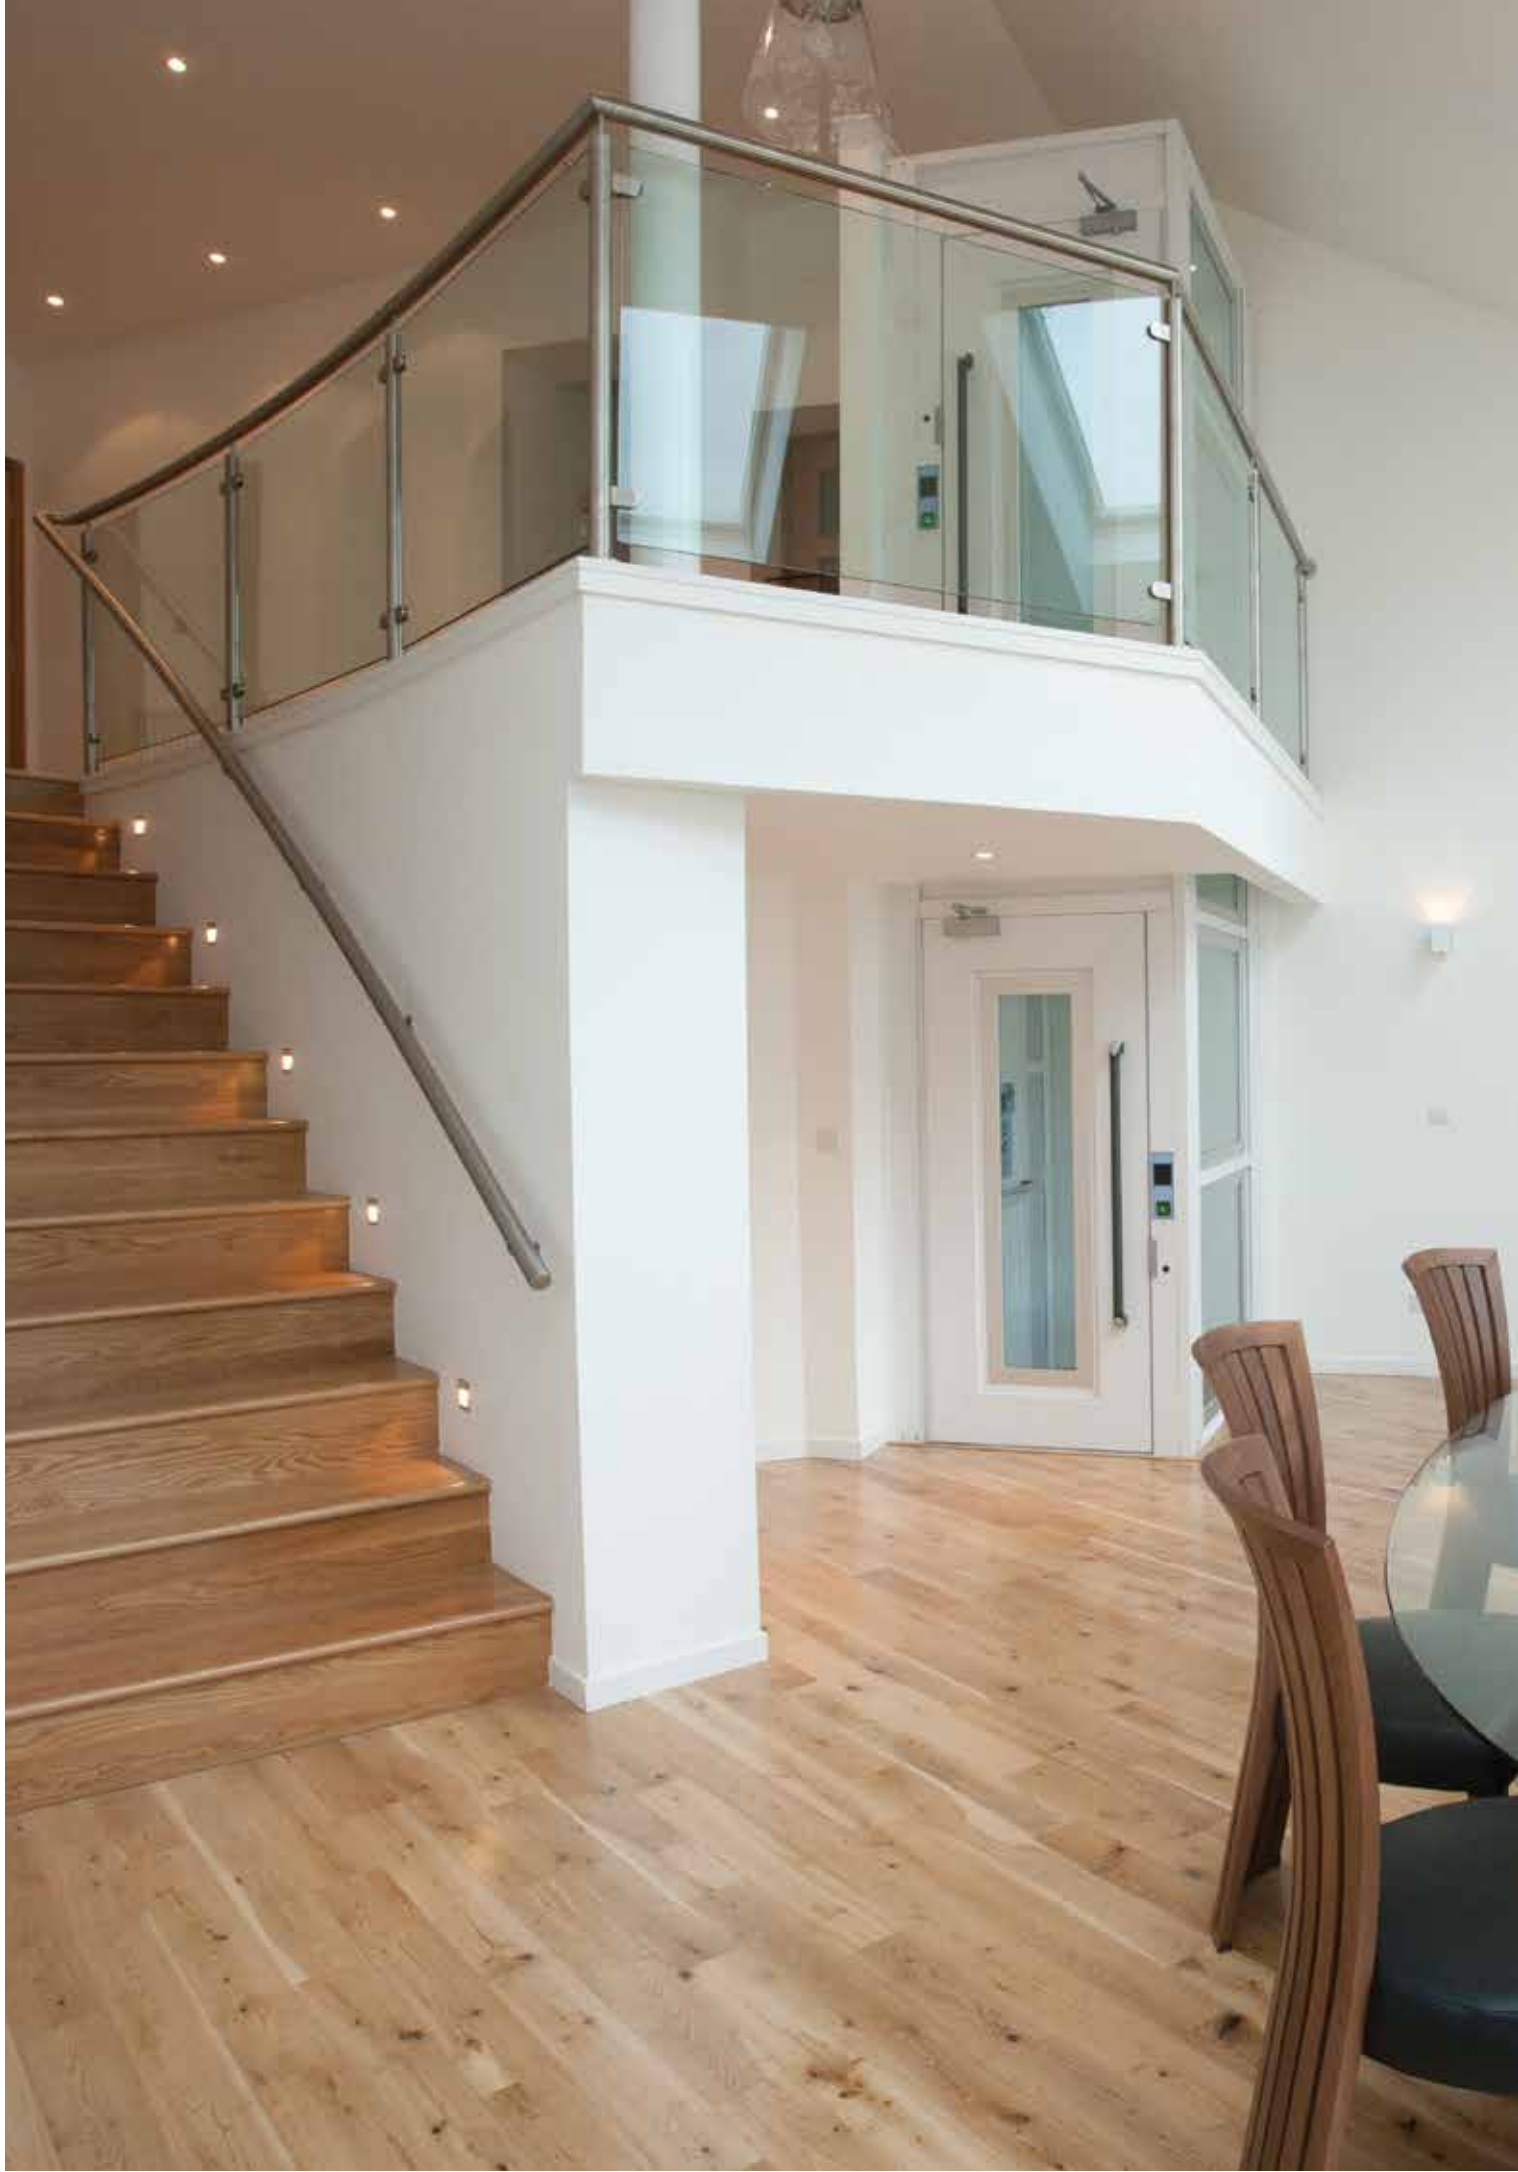

Enclosed Lifting Platform

Liberty 3

THE WESSEX LIBERTY 3 SERIES is the ultimate in Public Access and Home Elevator solutions.

Building on an impressive pedigree spanning four decades of design innovation the Liberty 3 Series encapsulates the qualities embedded in every Wessex Lift.

Robust Simple Aesthetic

Flexible Stylish Creative

Standard Options

External Specification

Power Operated Doors

Half Height Gate at
Upper Level

Shaft Glazing

Fire Doors