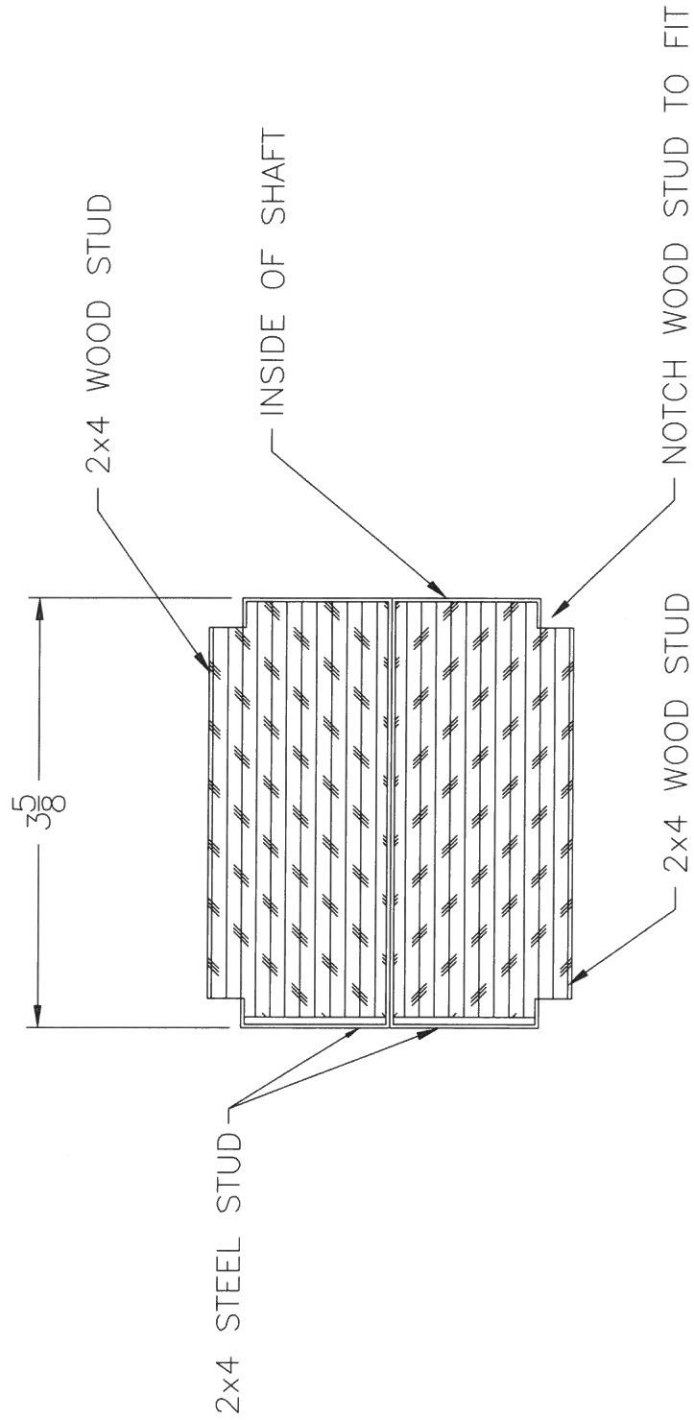

REV	BY	DATE	DESCRIPTION
1			RAM MANUFACTURING LTD.
DWN. BY: R.A.MEUNIER		RAM UNI-VERSE ELEVATOR	
CHECKED BY:		WOOD INSERT IN STEEL STUD	
		X-SECTION DETAIL	
SCALE: FULL SIZE		DATE: 18/APR/00	DRAWING No. SSTUDX
			REV A

REV	BY	DATE	DESCRIPTION
RAM MANUFACTURING LTD.			
DWN. BY: B. HANNAH		RAM UNI-VERSE ELEVATOR	
CHECKED BY:		WOOD INSERT IN STEEL STUD	
SCALE: FULL SIZE		DOUBLE STUD X-SECTION DETAIL	
DATE: 08/APR/04		DRAWING No. SSTUDX	
		REV A	